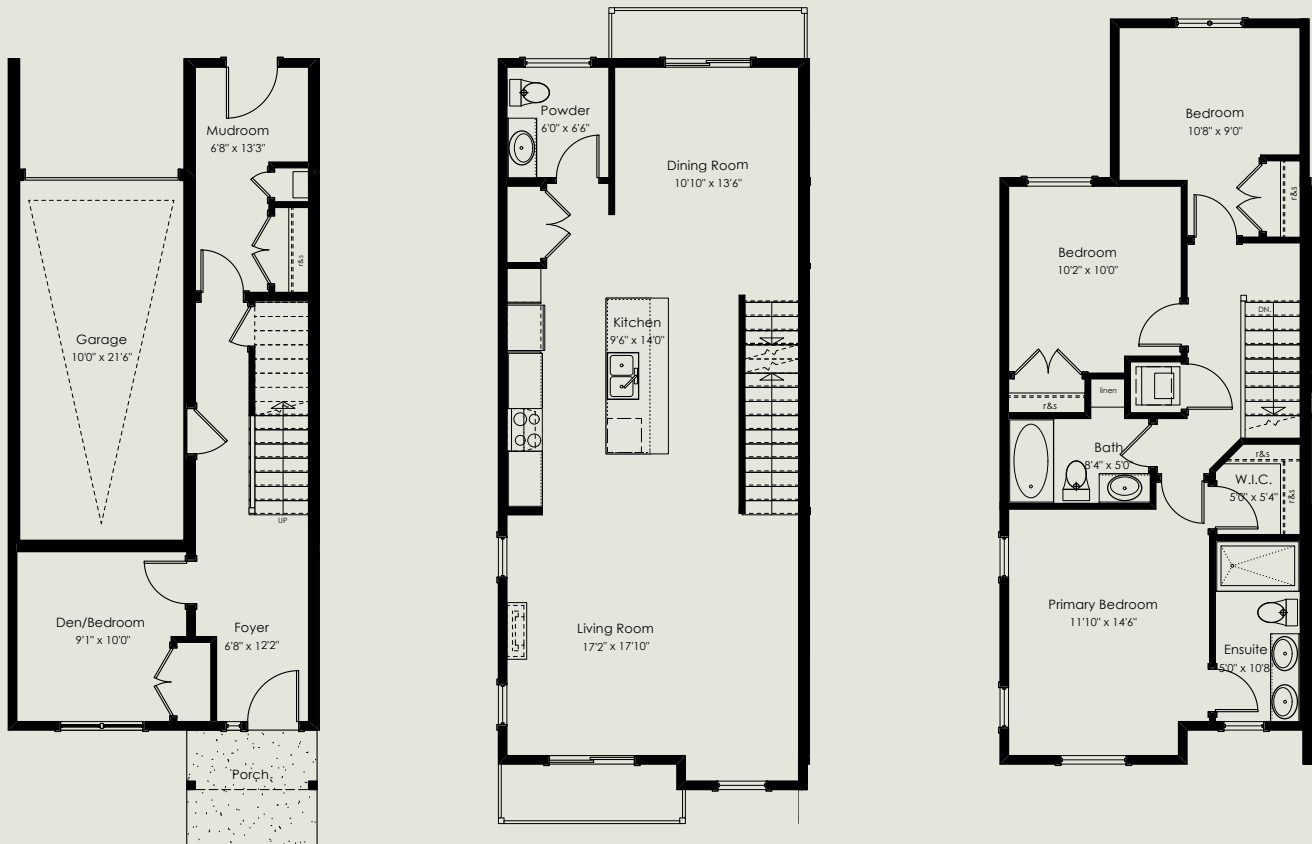

Type A

Total Living Space: 1857 sqft

Garage: 244 sqft

Lower Floor
395 sqft

Main Floor
752 sqft

Upper Floor
710 sqft