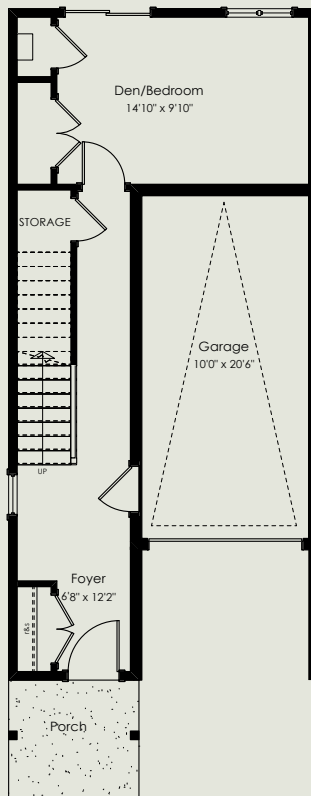

Type B

Total Living Space: 1885 sqft

Garage: 233 sqft

Lower Floor
395 sqft

Main Floor
755 sqft

Upper Floor
735 sqft