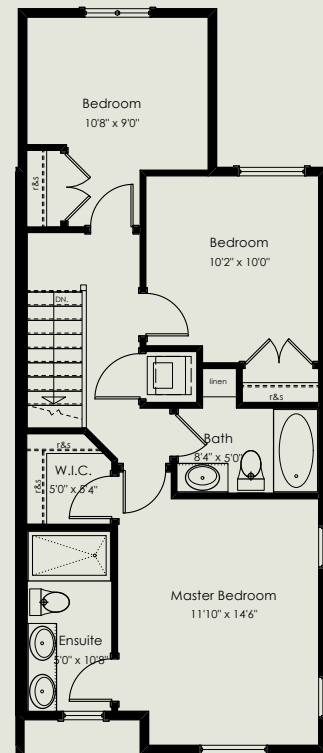

Type B

Total Living Space: 1885 sqft

Garage: 233 sqft

Lower Floor
395 sqft

Main Floor
755 sqft

Upper Floor
735 sqft