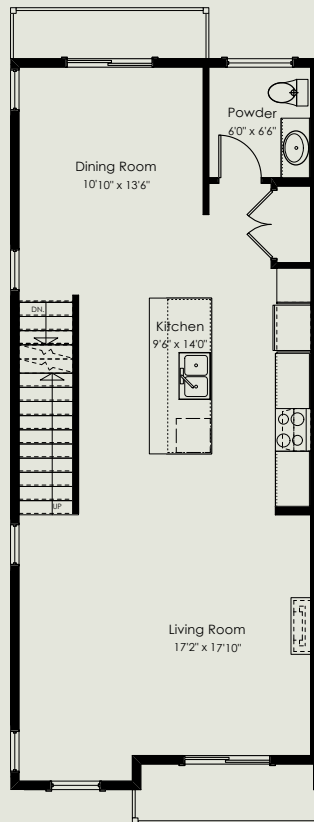

Type B

Total Living Space: 1885 sqft

Garage: 233 sqft

Lower Floor
395 sqft

Main Floor
755 sqft

Upper Floor
735 sqft